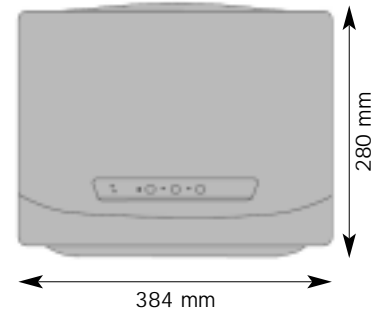

PRINTING CHARACTERISTICS

Technology

24-pin dot matrix

Resolution

240 x 360 dpi

Fonts

OCR A-B, ROMAN, Sans Serif, Italic, Bar Code

Printing speed at 10 cpi

H.S.D.: 350 cps

Draft: 260 cps

N.L.Q.: 130 cps

L.Q.: 87 cps

Pitch

10, 12, 15, 16.6, 17, 1 cpi

Line length

258.76 mm (94 columns at 10 cpi)

Line spacing

1/5", 1/6", n/216", n/240"

Copies

Original + 4 copies

Ribbon cartridge

3,5 million characters

Document Handling

Feed width: 245 mm

Completely flat paper feed

Automatic insertion with autoborder

Automatic document-thickness monitoring

Emulation

Olivetti Standard + IBM PP & X24

IBM 9068 + IBM PP & X24

SNI 4915 + Epson LQ2550

Interfaces

Standard: RS232 serial

Optional: USB place + second serial

IEEE 1284 parallel

Dimensions

Width: 384 mm

Depth: 280 mm

Height: 204 mm

Weight: 10.5 kg

Noise level

< 55 dBA (ISO 7779 with ECMA 132 text)

ELECTRICAL CHARACTERISTICS

Voltage

110/240 V, 50/60 Hz

Power consumption

Standby: 15W

Printing: 70 W max

Built-in power supply

CERTIFICATIONS AND QUALITY MARKS

IMQ, UL, CSA, CENECEL, FCCA, CE

ISO 9001 and ISO 9002

OLIVETTI PR 2 ENHANCED SPECIALISED PRINTER

www.olivettilexikon.com

olivetti

The registered trademarks in this document are the property of their respective owners. With the right to change technical specifications.

PR 2 Enhanced is distributed by Olivetti Tecnost, an Olivetti Group company. Printed in Italy. Tip. Ivreagrafica (03/01) Codice 3887893-00