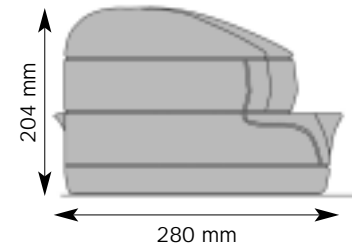

PRINTING CHARACTERISTICS

Technology

24-pin dot matrix

Resolution

240 x 360 dpi

Fonts

OCR A-B, ROMAN, Sans Serif, Italic, Bar Code

Printing speed at 10 cpi

H.S.D.: 350 cps

Draft: 260 cps

N.L.Q.: 130 cps

L.Q.: 87 cps

Pitch

10, 12, 15, 16.6, 17, 1 cpi

Line length

258.76 mm (94 columns at 10 cpi)

Line spacing

1/5", 1/6", n/216", n/240"

Copies

Original + 4 copies

Ribbon cartridge

3,5 million characters

Document Handling

Feed width: 245 mm

Completely flat paper feed

Automatic insertion with autoborder

Automatic document-thickness monitoring

Emulation

Olivetti Standard + IBM PP & X24

IBM 9068 + IBM PP & X24

SNI 4915 + Epson LQ2550

Interfaces

Standard: RS232 serial

Optional: USB place + second serial

IEEE 1284 parallel

Dimensions

Width: 384 mm

Depth: 280 mm

Height: 204 mm

Weight: 10.5 kg

Noise level

< 55 dBA (ISO 7779 with ECMA 132 text)

ELECTRICAL CHARACTERISTICS

Voltage

110/240 V, 50/60 Hz

Power consumption

Standby: 15W

Printing: 70 W max

Built-in power supply

CERTIFICATIONS AND QUALITY MARKS

IMQ, UL, CSA, CENECEL, FCCA, CE

ISO 9001 and ISO 9002

OLIVETTI PR 2 ENHANCED SPECIALISED PRINTER

www.olivettilexikon.com

olivetti

The registered trademarks in this document are the property of their respective owners. With the right to change technical specifications.

PR 2 Enhanced is distributed by Olivetti Tecnost, an Olivetti Group company. Printed in Italy. Tip. Ivreagrafica (03/01) Codice 3887893-00