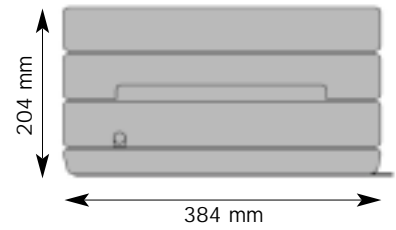

PRINTING CHARACTERISTICS

Technology

24-pin dot matrix

Resolution

240 x 360 dpi

Fonts

OCR A-B, ROMAN, Sans Serif, Italic, Bar Code

Printing speed at 10 cpi

H.S.D.: 350 cps

Draft: 260 cps

N.L.Q.: 130 cps

L.Q.: 87 cps

Pitch

10, 12, 15, 16.6, 17, 1 cpi

Line length

258.76 mm (94 columns at 10 cpi)

Line spacing

1/5", 1/6", n/216", n/240"

Copies

Original + 4 copies

Ribbon cartridge

3,5 million characters

Document Handling

Feed width: 245 mm

Completely flat paper feed

Automatic insertion with autoborder

Automatic document-thickness monitoring

Emulation

Olivetti Standard + IBM PP & X24

IBM 9068 + IBM PP & X24

SNI 4915 + Epson LQ2550

Interfaces

Standard: RS232 serial

Optional: USB place + second serial

IEEE 1284 parallel

Dimensions

Width: 384 mm

Depth: 280 mm

Height: 204 mm

Weight: 10.5 kg

Noise level

< 55 dBA (ISO 7779 with ECMA 132 text)

ELECTRICAL CHARACTERISTICS

Voltage

110/240 V, 50/60 Hz

Power consumption

Standby: 15W

Printing: 70 W max

Built-in power supply

CERTIFICATIONS AND QUALITY MARKS

IMQ, UL, CSA, CENECEL, FCCA, CE

ISO 9001 and ISO 9002

OLIVETTI PR 2 ENHANCED SPECIALISED PRINTER

www.olivettilexikon.com

olivetti

The registered trademarks in this document are the property of their respective owners. With the right to change technical specifications.

PR 2 Enhanced is distributed by Olivetti Tecnost, an Olivetti Group company. Printed in Italy. Tip. Ivreagrafica (03/01) Codice 3887893-00