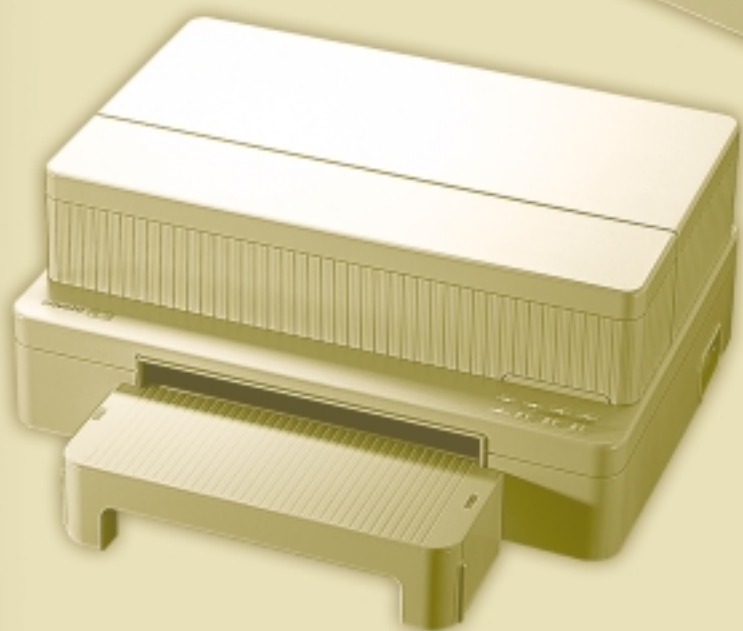

Thank you.

**OLIVETTI PR 2 ENHANCED  
SPECIALISED PRINTER**

**olivetti**

OLIVETTI HAS BEEN THE WORLD'S LEADING SUPPLIER OF SPECIALISED PRINTERS FOR VERTICAL APPLICATIONS FOR MORE THAN THIRTY YEARS, WITH A VERSATILE RANGE OF STATE-OF-THE-ART PRODUCTS. THE PR 2 ENHANCED IS THE RESULT OF THE KNOW-HOW BUILT UP THROUGH YEARS OF RESEARCH AND EXPERIENCE IN DEVELOPING TECHNOLOGICAL INNOVATION TO MAKE THINGS EASIER FOR USERS. THE PR 2 ENHANCED IS A NATURAL EVOLUTION OF THE PR 2. LIKE THE PR 2 – WITH WHICH IT IS FULLY INTERCHANGEABLE – IT DELIVERS EXCELLENT SERVICE QUALITY, IMPRESSIVE SPEED, SIMPLICITY AND SUPERIOR COST-EFFECTIVENESS. THE SUCCESS OF THE PR 2 LINE IS CONFIRMED BY THE MORE THAN 400,000 INSTALLATIONS THAT MAKE IT THE WORLD'S MOST POPULAR SPECIALISED PRINTER. TODAY, OLIVETTI IS ANNOUNCING A NEW VERSION ON WHICH EVERY DETAIL HAS BEEN IMPROVED. ENHANCED LIKE EASY, EFFICIENT, ELEGANT, ENDURANCE, EVOLUTION AND, WHY NOT, ELITE AND EXCLUSIVE.